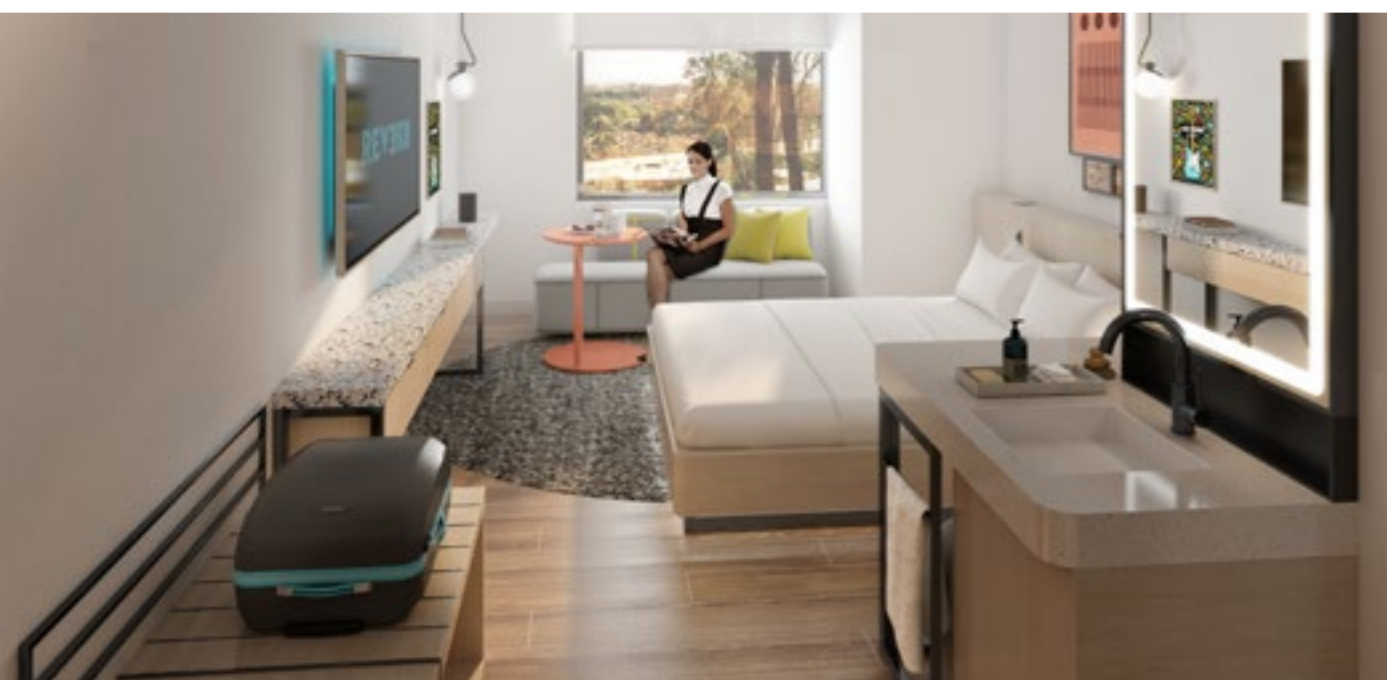

CO-WORKING/MEETING/FUNCTION SPACE

3,800 sq. ft. within walking distance to the georgia world congress center
and the mercedes benz stadium